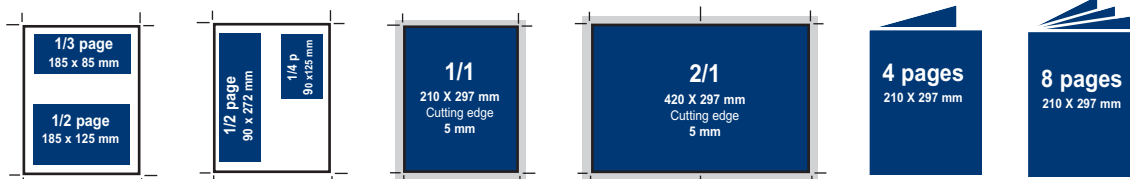

▶ ADVERTISING RATES

| PAGES | EURO | COVER | EURO | INSERT | EURO |
|-----------------|---------------|---------|--------------|--|---------------|
| 1/4 full colour | 2 650 | Cover 4 | 9 750 | 4 pages | 14 600 |
| 1/3 full colour | 3 750 | Cover 3 | 9 150 | 8 pages | 19 800 |
| 1/2 full colour | 4 700 | Cover 2 | 9 360 | <i>These fares comprise rates for inserts, production costs, and routing cost overrun. Max. 130gr./m².</i> | |
| 1/1 full colour | 7 800 | | | EXTRA | |
| 2/1 full colour | 14 600 | | | Preferred place | + 15% |
| | | | | Right hand page | + 20% |

TECHNICAL DETAILS

Size : (w x h) 210 x 297 mm (A4)

Printing: full colour printing offset on 80gr satin-coated paper, screen 175, stapled back, plasticized back, plasticized cover.

Material: PDF file high resolution 100%